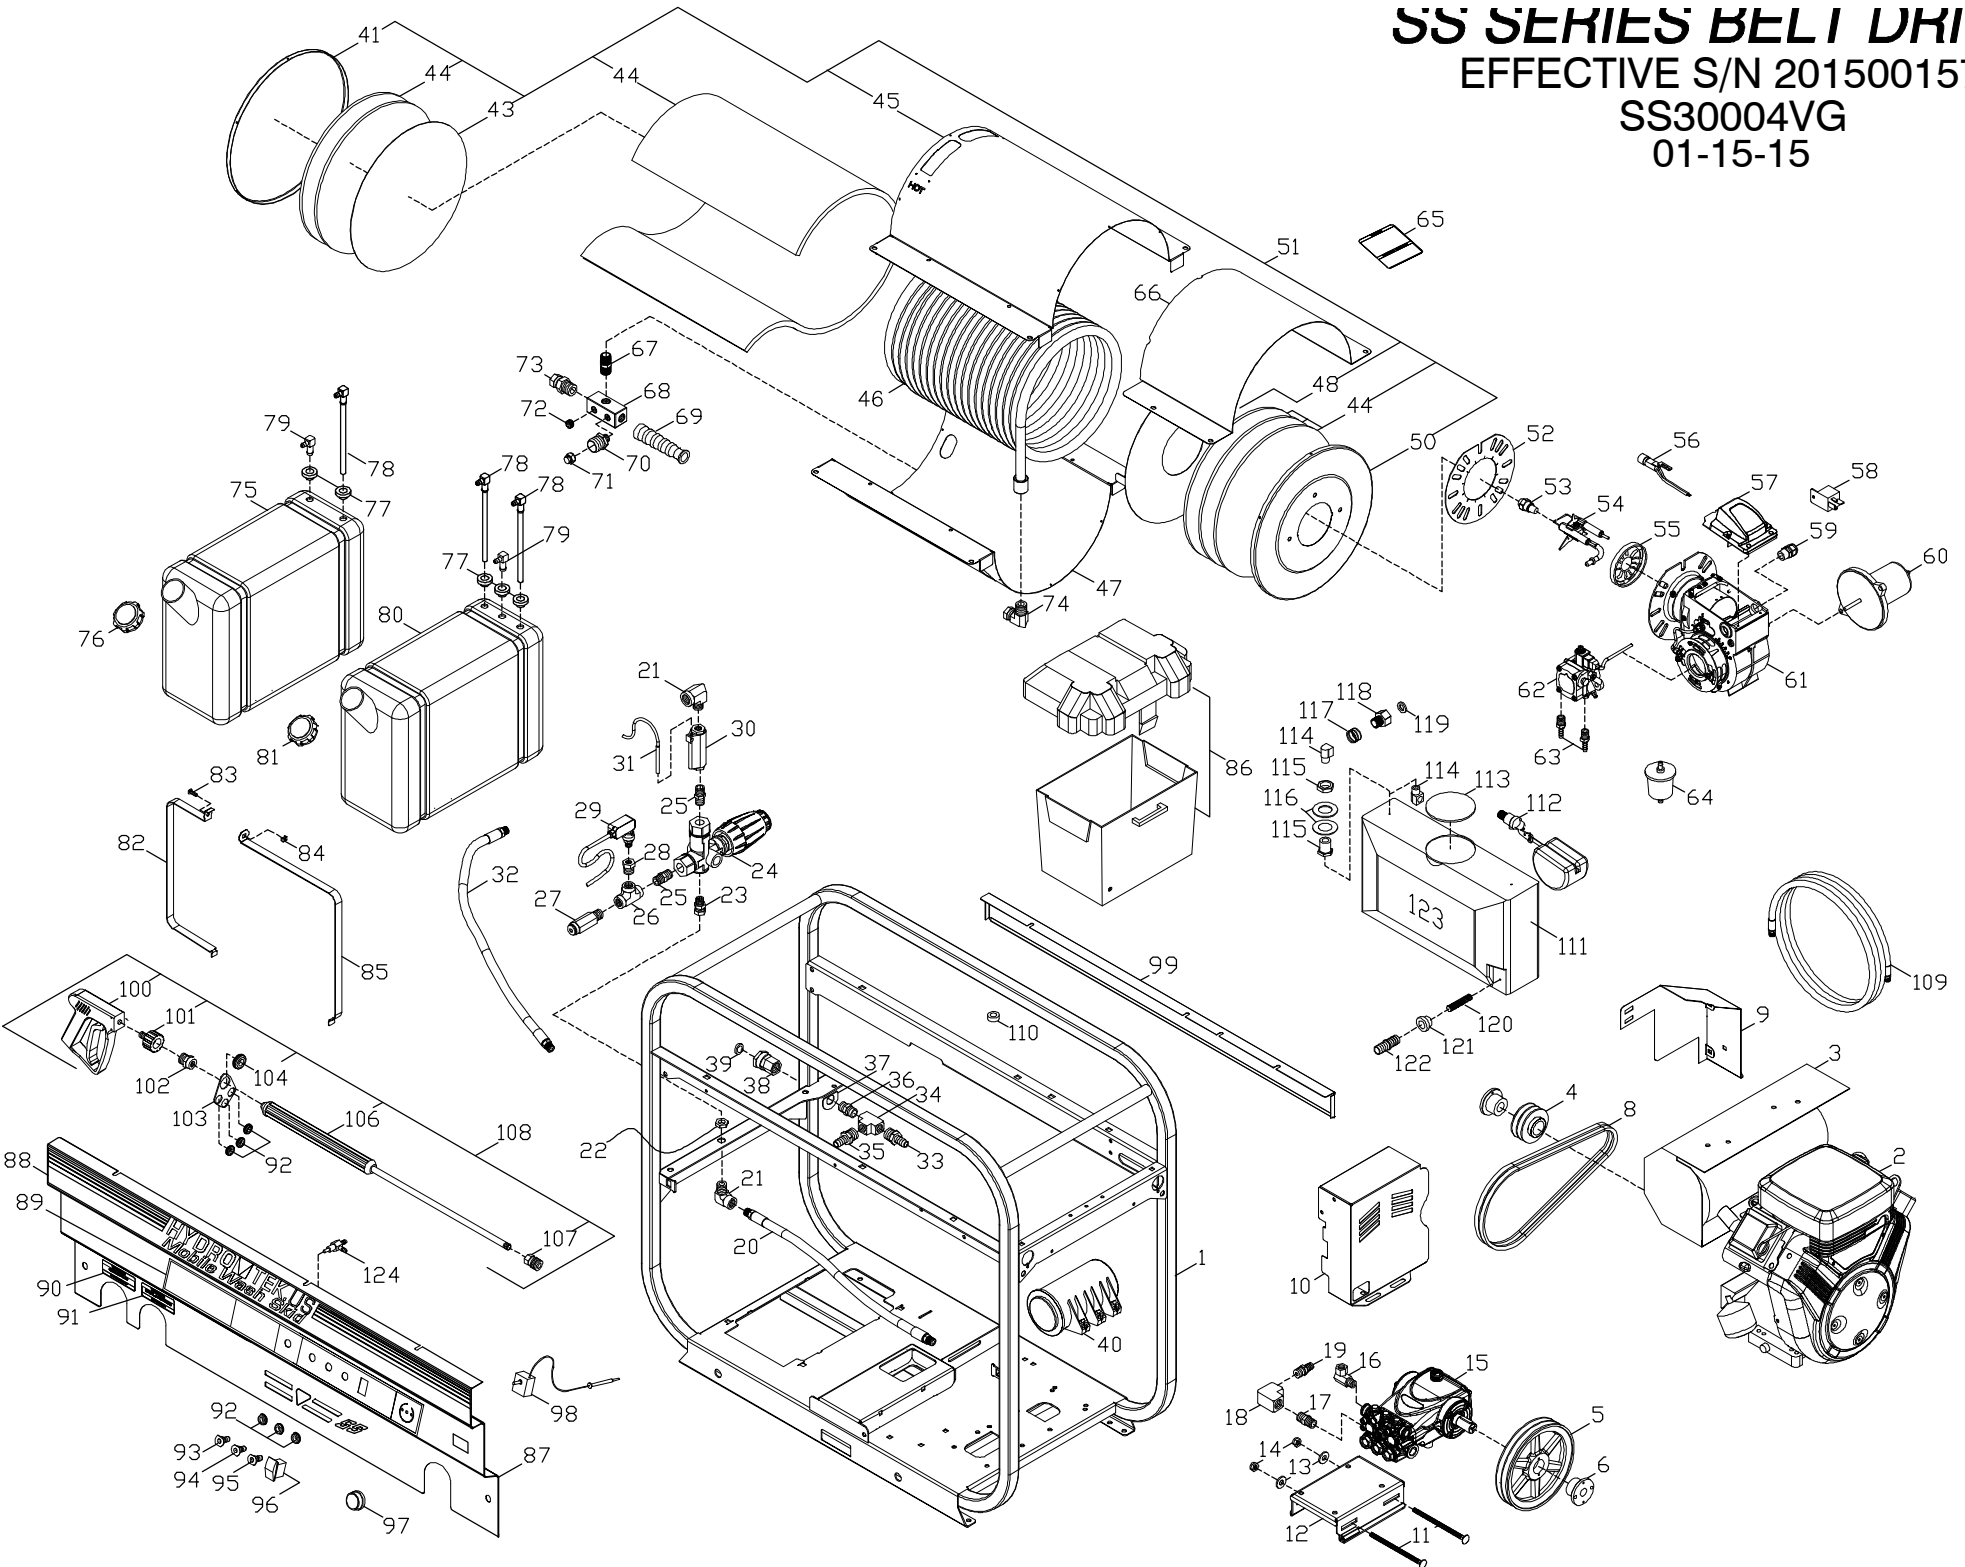

SS SERIES BELT DRIVE

EFFECTIVE S/N 201500157

SS30004VG

01-15-15

SS30004VG PARTS LIST

S/N 201500157

15-Jan-15

1	HSS00	FRAME STACKABLE B/D SS ASM	45	B0322	COIL WRAP TOP 2014 BC316	89	GLL20	LABEL, DIESEL FUEL ONLY
2	MS145	ENGINE 479cc VANGUARD E/S	46	BC144	COIL 4 SPIRAL 1 PASS 13.00 OD	90	HLB09	GROMET NOZLE HOLDER
3	HS005	VAN MUFF/HEAT SHIELD	47	B0321	COIL WRAP BOTTOM 2014 BC316	91	NQ402	NOZZLE / QDC 04 x 15
4	KU040	SHEAVE 2BK40H	48	BN305	DISC RETAINER 13.00 OD W/ 4.38" HOLE	92	NQ404	NOZZLE / QDC 04 x 40
5	KU080	SHEAVE 2BK80H	49	BM035	BECKETT GASKET / UNIVERSAL	93	NQ303	NOZZLE / QDC 03 x 25
6	KSH19	BUSHING H24MM	50	B0304	COIL HEAD 4.1 in ID x 14.47 BURNER END	94	EC405	ROCKER SWITCH CLR 12V 20A DPST
7	KSB30	BELT BX30	51	BC316	COIL ASM 1 PASS 4 SPIRAL SCH80	95	ECH70	KNOB; BLUE .25id X 1.5od
8	HSS57	BELT GUARD ENG END	52	BZ175	FUEL NOZZLE 1.75 80B	96	ECH50	THERMOSTAT, 60-250 1 GP PART=25-250 QTY
9	HSS55	BELT GUARD SMALL PUMP	53	ECC05	RELAY, BURNER, 12V 70 AMP	97	VG200	TRIGGER GUN, INSULATED 4000psi
10	FB886	CARRIAGE BOLT- 3/8-16 6.50 LONG	54	EWCO8	STRAIN RELIEF 1/2 HEYCO (3/8)	98	DQ74T	M22 TWIST COUPLER 1/4" MALE
11	HCS12	CPS PUMP RAIL SLIDE TALL	55	BMT12	IGNITOR 12V POWERLIGHT W/ MNTING BRCKT	99	DQ74F	TWIST COUPLER 1/4" PLUG FEM-SUT
12	FWC06	WASHER CUT 3/8 PLATED	56	BMC20	CAD EYE CELL FOR BURNER CONTROL	100		
13	FNL06	NUT LOCK 3/8-16 PLATED	57	BM514	BURNER MOTOR 12V BECKETT	101	HNZ05	NOZZLE HOLDER (FOR WAND)
14	PG422	PUMP 4.2@2900 24MM SHAFT	58	BU013	BURNER, BECKET 12V W/SUPPORT FLANGE	102	HLB30	GROMET; WAND 1"
15	DE866	SWIVEL 3/8F x 3/8M 90	59	BPA15	FUEL PUMP W/SOLENOID	103	VW045	WAND 1/4" x 48" MOLDED GRIP
16	D2088	NIPPLE 1/2 BRASS	60	BU016	FLAME HEAD F-16, SM	104	DQ04S	COUPLER 1/4 SOCK FEM
17	D5088	ELL 1/2 BRASS	61	BF015	FUEL FILTER INLINE	105	AVGH3	WAND ASM 48" MOLDED GRIP W/NOZ HOLD
18	D8128	HOSE BARB 3/4H x 1/2P BRASS	62	B0323	BURNER RAIN GUARD 2014 BC316	106	DH050	HOSE 3/8 x 50' 3000 PSI
19	DH026	HOSE 3/8 x 30in 5000psi NO WIP	63	GLL30	MAINTENANCE LABEL 4 x 4 SC,SS,SM	107	MC100	CARBON CANISTER KIT GAS ENGINE
20	DC568	STREET ELL 3/8 STEEL	64	ECH75	HEAVY DUTY BEND RESTRICTOR -B	108	HSS80	SS FUEL LINE GUARD 2014
21	D7061	HEX NUT 3/8 BRASS-REMOTE UNLOADER	65	HH410	BLOCK 1.50 x 1.50 x 3.50	109		
22	DE566	SWIVEL 3/8 STEEL	66	UPB05	ADAPTER FITTING-BURST DISC			
23	UU323	UNLOADER 4350 PSI 8GPM AR	67	UPB80	BURST DISC 8000psi TORQUE 32-4			
24	DB506	NIPPLE 3/8 STEEL	68	D1061	PLUG 3/8 STEEL HEX HEAD FLUSH			
25	DE066	TEE 3/8 STEEL	69	DB508	NIPPLE 1/2" STEEL			
26	UP137	PRESSURE RELIEF 3700 PSI	70	DE568	SWIVEL 3/8F x 1/2M STEEL			OPTIONAL ACCESSORIES
27	DA064	BUSHING 3/8 x 1/4 STEEL	71	DE869	SWIVEL 3/8FS x 1/2M STEEL 90 DEG			
28	VS030	PRESSURE SWITCH 4000 1/4" PR16	72	WT07R	FUEL TANK 7.5 GAL GAS RED	114	FS107	SPACER ALUMINUM FOR 3/8 BOLT
29	VS005	FLOW SWITCH 8 @ 4200 ST5	73	WT08G	GAS CAP NONVENTED RATCHET CARB APP	115	WT040	TANK, FLOAT 4 GAL HD LINEAR (NO HOLES)
30	VS003	REED SWITCH	74	DFF04	FUEL TANK BUSHING 1/4	116	VVF08	FLOAT VALVE 3/8 BRASS
31	DC568	STREET ELL 3/8 STEEL	75	DF599	FUEL TANK ADAPTER w/PLASTIC TUBE	117	HH400	FLOAT TANK COVER HINGED
32	DH032	HOSE 3/8 x 30in 4000psi NO WHIP	76	DFF04	FUEL TANK ELL 1/4"	118	D5566	STREET ELL 3/8 BRASS
33	D8128	HOSE BARB 3/4H x 1/2P BRASS	77	WT075	FUEL TANK 7.5 GAL DIESEL CLEAR	119	D7520	PANEL FITTING 3/4 BRASS
34	D6088	TEE 1/2" BRASS	78	WT08D	LARGE DIESEL CAP, VENTED, W/ RATCHET	120	FW701	FLOAT TANK WASHER 1.75od 14 GA STNLS.
35	D8088	HOSE BARB 1/2" BRASS	79	HFC01	TANK STRAP #1 - 16 GA S.S.	121	D0010	SPRING GARDEN H A
36	D2088	NIPPLE 1/2" BRASS	80			122	D006M	GARDEN H A 3/8 NPT MALE
37	HHN61	LARGE FLT TANK WASHER 14 GA.	81	FB418	BOLT 1/4 x 1 3/4 PHIL HD SS	123	D0021	SCREEN WASHER GARDEN H A
38	D008F	GARDEN HA 1/2 NPT FEM	82	HFC03	TANK STRAP #3 - 16 GA S.S.	124	VF050	STRAINER TUBE FOR FLT TK 50 MESH
39	D0021	FILTER SCREEN WASHER FOR GAUGE	83	FNS04	1/4 - 20 SQUARE SPEED NUT	125	DFF10	WATER TANK BUSHING 5/8
40			84	HB150	SNAP ON BATTERY BOX ASSEMBLY	126	D1010	SPLICER 5/8 BRASS
41	B0303	COIL CAP OUTLET 14.5IN BC300 2012	85	HSS03	SS PROLINE PANEL NO RADIUS	127	WT046	FLOAT TANK ASM W/VALVE/FILTER
42	BN053	INSUL BLKT 50sq' 1/2 x 24 8# 25'	86	GLL79	LABEL, HYDRO TEK 47.375 x 3	128	VVC10	CHEMICAL MET VALVE MV-100 MOD
43	BN327	INSUL DISC RETAINER 14.0 DIA	87	GLL23	LABEL, SS PRO BURNER CNTL 24.75	129		
44	BN053	INSUL BLKT 50sq' 1/2 x 24 8# 25'	88	GLL10	LABEL, GASOLINE ONLY			